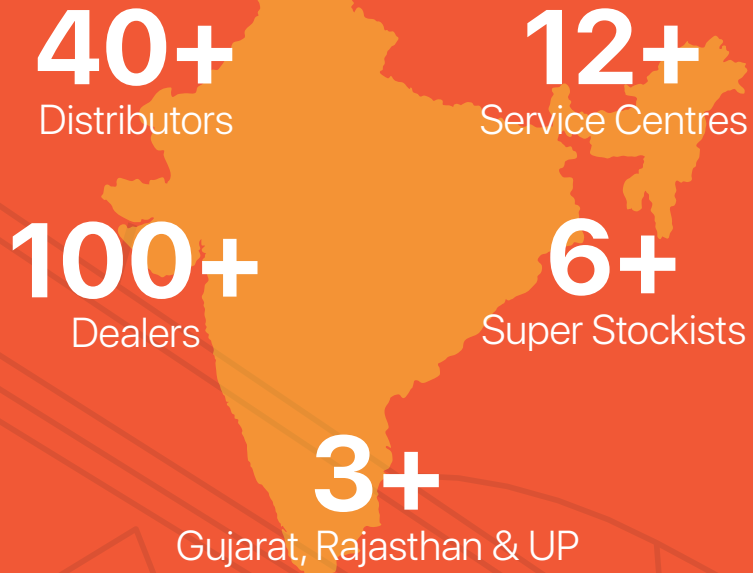

An ISO 9001: 2015 Certified

Raito[®]

WIRES AND CABLES

Trusted for Quality & Safety

Choose **Right**
Choose **Raito**[®]

Wire Catalogue
2021-22

An ISO 9001: 2015 Certified

Our Presence