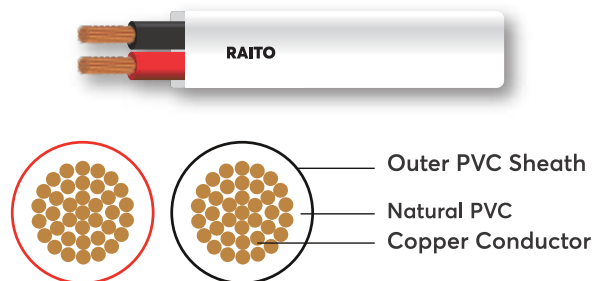

Raito - Prime Twin Flat Parallel Cables

	NOMINAL CROSS SECTIONAL AREA OF CONDUCTOR SQ. MM	NUMBER SIZE OF WIRE FOR EACH CORE MM.	PRICE FOR 100 MTR.
TP1001	0.50	16/0.20	2260
TP1002	0.75	24/0.20	3075